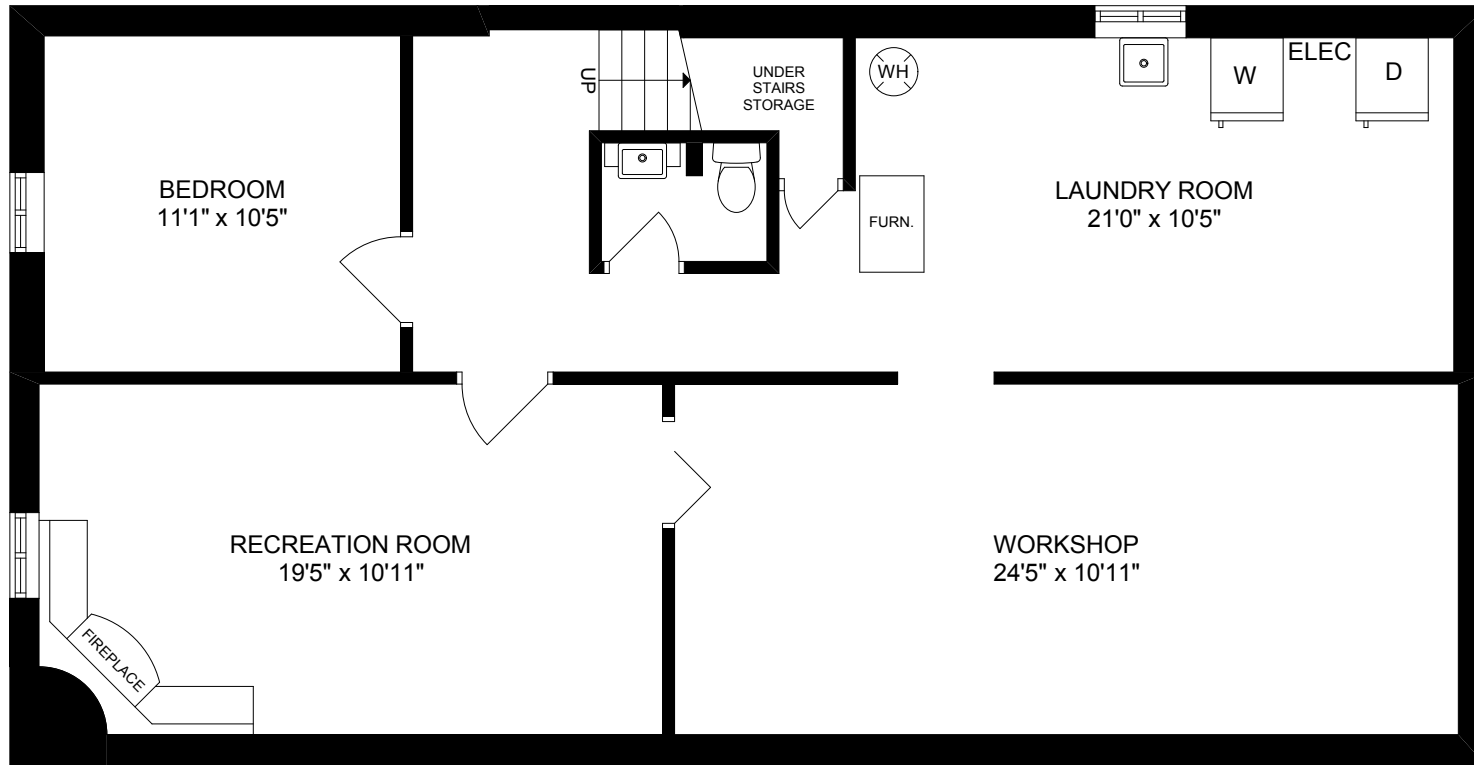

71 SHIPPIGAN CRESCENT
MAIN FLOOR 1091 sqft

71 SHIPPIGAN CRESCENT
LOWER LEVEL 1091 sqft

0 4 8
SCALE 3/16" = 1'0" FEET

ADDRESS: 71 SHIPPIGAN CRES, NORTH YORK
TYPE: BUNGALOW
GROSS AREA: 2182 sqft

MAIN FLOOR AREA: 1091 sqft

ROOM NAME	FEET		METERS	
	LENGTH	WIDTH	LENGTH	WIDTH
MASTER BEDROOM	12'10"	10'4"	3.91	3.15
BEDROOM 2	11'6"	8'10"	3.51	2.68
BEDROOM 3	8'1"	7'3"	2.46	2.21
LIVING / DINING ROOM	23'2"	13'4"	7.06	4.05
KITCHEN	14'5"	10'5"	4.39	3.17

BASEMENT AREA: 1091 sqft

ROOM NAME	FEET		METERS	
	LENGTH	WIDTH	LENGTH	WIDTH
BEDROOM	11'1"	10'5"	3.38	3.19
RECREATION ROOM	19'5"	10'11"	5.91	3.32
LAUNDRY ROOM	21'0"	10'5"	6.40	3.17
WORKSHOP	24'5"	10'11"	7.43	3.32